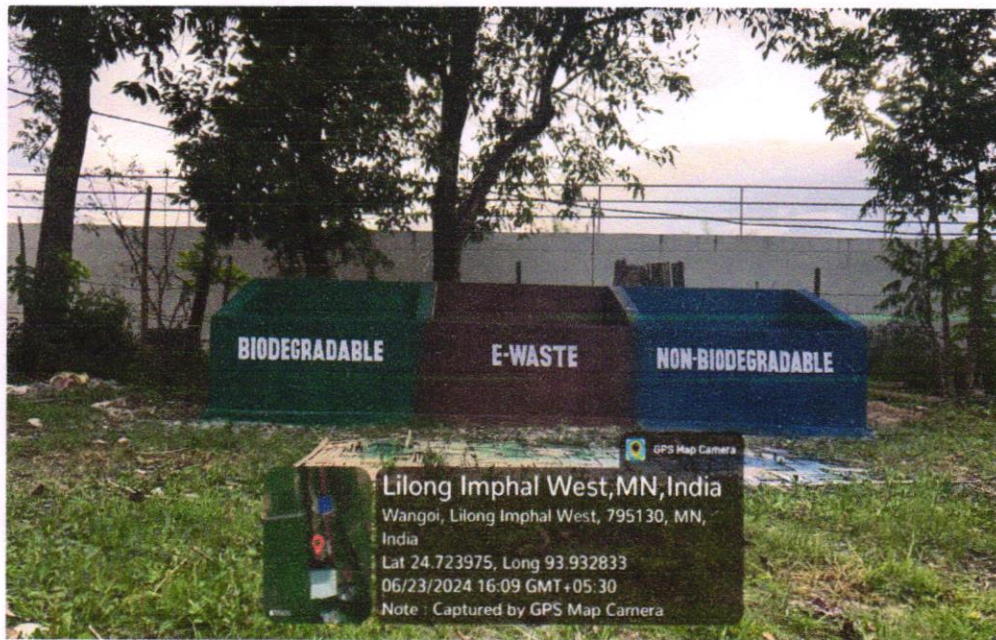

Geo-tagged photographs:

Fig. 1 and 2: Trees and plants on campus

Fig. 3: Flora inside the campus

Fig. 4: Pedestrian friendly pathway

Dre. M. M. Mombi
Principal
Regional College
Lilong (NW) Manipur

Fig. 5: Color coded dustbins

Fig. 6: Three compartment dumping site

Dr. M. Manjorbi Devi
Principal
Regional College
Lilong (I/W) Manipur